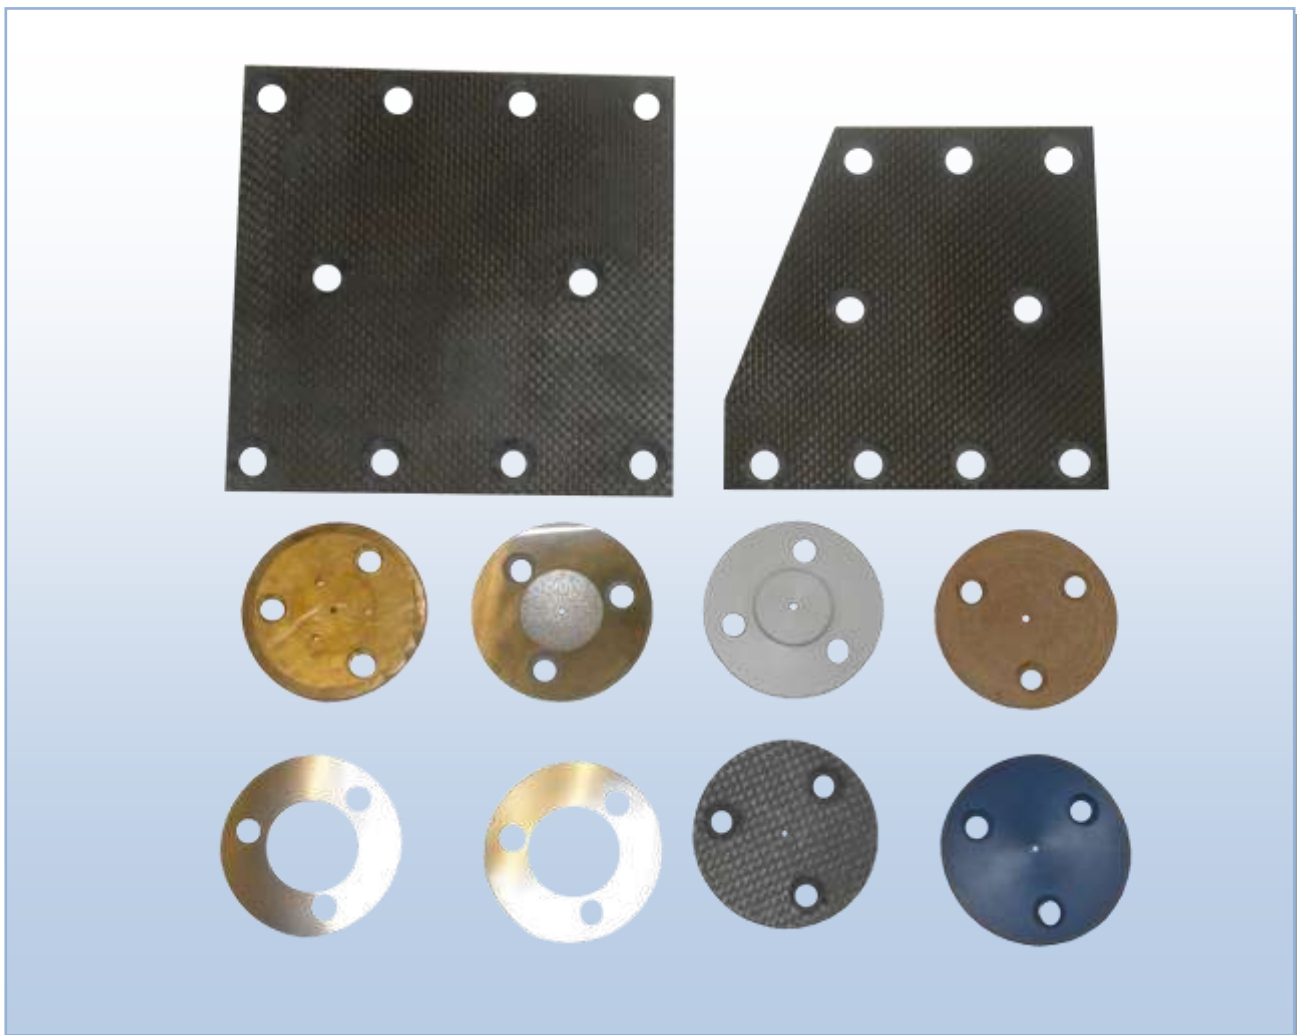

BLADE GUIDES FOR CIRCULAR SAWS

- Carbide blade guides for circular saws
- Teflon blade guides for circular saws
- Carbon blade guides for circular saws

Riihiniementie 9, FI-37800 TOIJALA, FINLAND

Tel. +358 3 542 5095